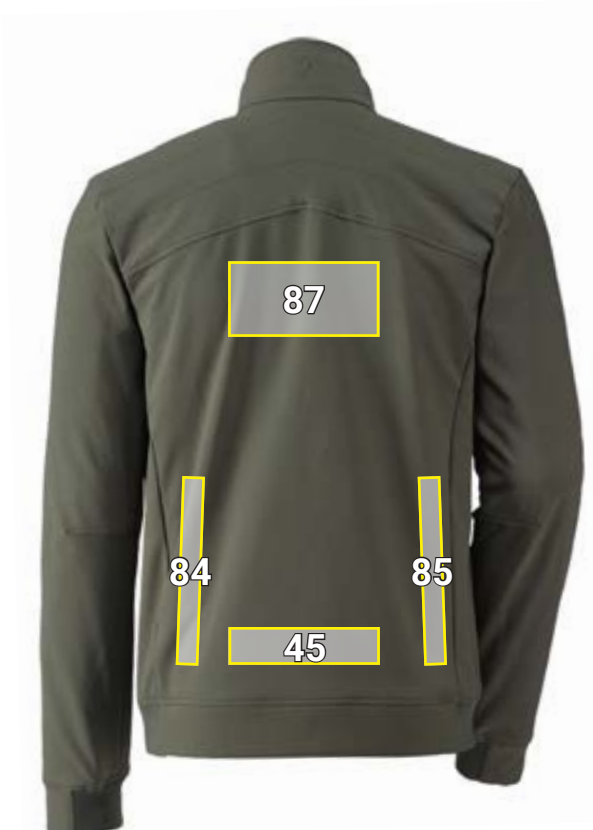

JACKET SHELLLOFT E.S.DYNASHIELD*

Placement proposal Jacket shellloft e.s.dynashield		Standard dimensions (width x height in cm)	
No.	Placement	Direct embroidery	Embroidered emblem
45	Back above the seam/hem middle	22 x 3	—
84	Back side left	3 x 22	—
85	Back side right	3 x 22	—
87	Back middle below yoke / seam	20 x 10	20 x 10
95	Right chest side below seam	10 x 4,5	10 x 5