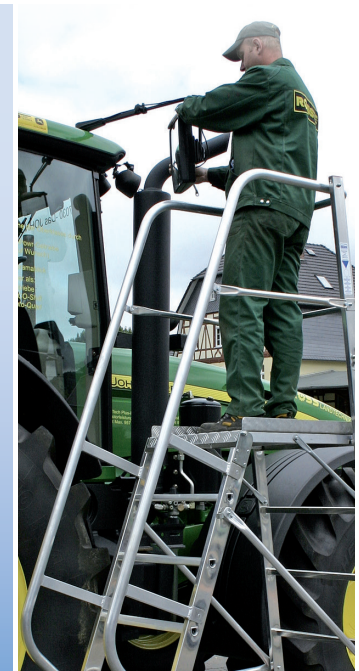

STABILO®
Professional

Platform ladder Vario compact
(according to EN 131-7)

Foldable unilaterally ascendable aluminium platform ladder with small base and options between stabilisers and ballast weights for the use in narrow aisles.

- + 650 x 600 mm extra large platform with corrugated surface
- + Different lengths of the stabilisers as well as the possibility of variable ballasts ensure that a considerable working height can be reached while needing only a small floor space
- + 80 mm deep profiled steps for a safe climbing
- + With three-sided platform railing and hand rails at both sides
- + Perfect for the use in narrow aisles with a working height above 4.0 m and a width of only 820 mm
- + High-strength flanged step/side rail connections
- + Equipped with two castors
- + Delivered in pre-assembled modules