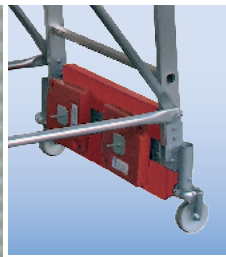

STABILO®
Professional

Platform ladder Vario compact
(according to EN 131-7)

Foldable unilaterally ascendable aluminium platform ladder with small base and options between stabilisers and ballast weights for the use in narrow aisles.

- + 650 x 600 mm extra large platform with corrugated surface
- + Different lengths of the stabilisers as well as the possibility of variable ballasts ensure that a considerable working height can be reached while needing only a small floor space
- + 80 mm deep profiled steps for a safe climbing
- + With three-sided platform railing and hand rails at both sides
- + Perfect for the use in narrow aisles with a working height above 4.0 m and a width of only 820 mm
- + High-strength flanged step/side rail connections
- + Equipped with two castors
- + Delivered in pre-assembled modules